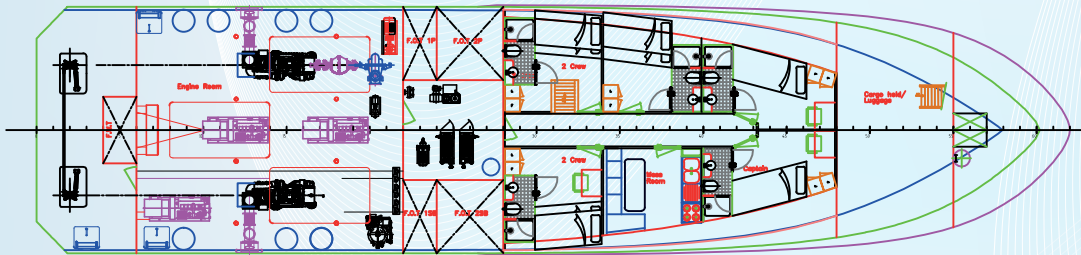

PROFILE

Front View

MAIN DECK

TANK TOP/BOTTOM

AAM CREW BOAT 3100

AAM MARINE CONSULTING SERVICES

Jacobus Spijkerdreef 196, 2132PZ
Hoofddorp, The Netherlands

Tel/Fax: +31 (0)23 554 3710
Mobile: +31 (0)6 2293 6746