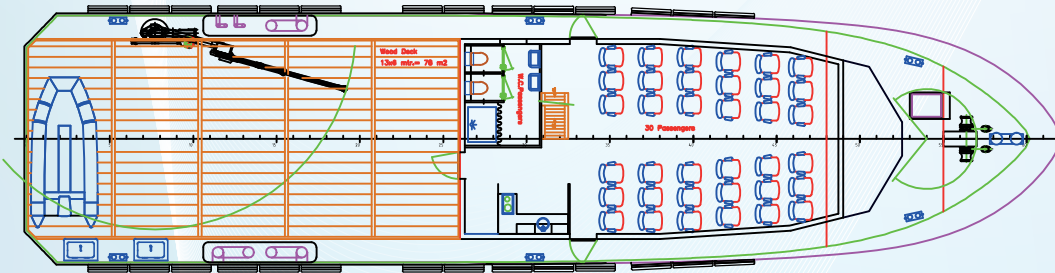

PROFILE

Front View

MAIN DECK

TANK TOP/BOTTOM

AAM CREW BOAT 3100

AAM MARINE CONSULTING SERVICES

Jacobus Spijkerdreef 196, 2132PZ
Hoofddorp, The Netherlands

Tel/Fax: +31 (0)23 554 3710
Mobile: +31 (0)6 2293 6746