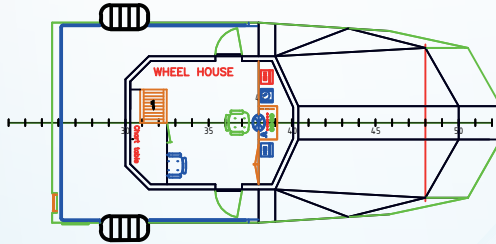

PROFILE

Front View

MAIN DECK

TANK TOP/BOTTOM

AAM CREW BOAT 3100

AAM MARINE CONSULTING SERVICES

Jacobus Spijkerdreef 196, 2132PZ
Hoofddorp, The Netherlands

Tel/Fax: +31 (0)23 554 3710
Mobile: +31 (0)6 2293 6746